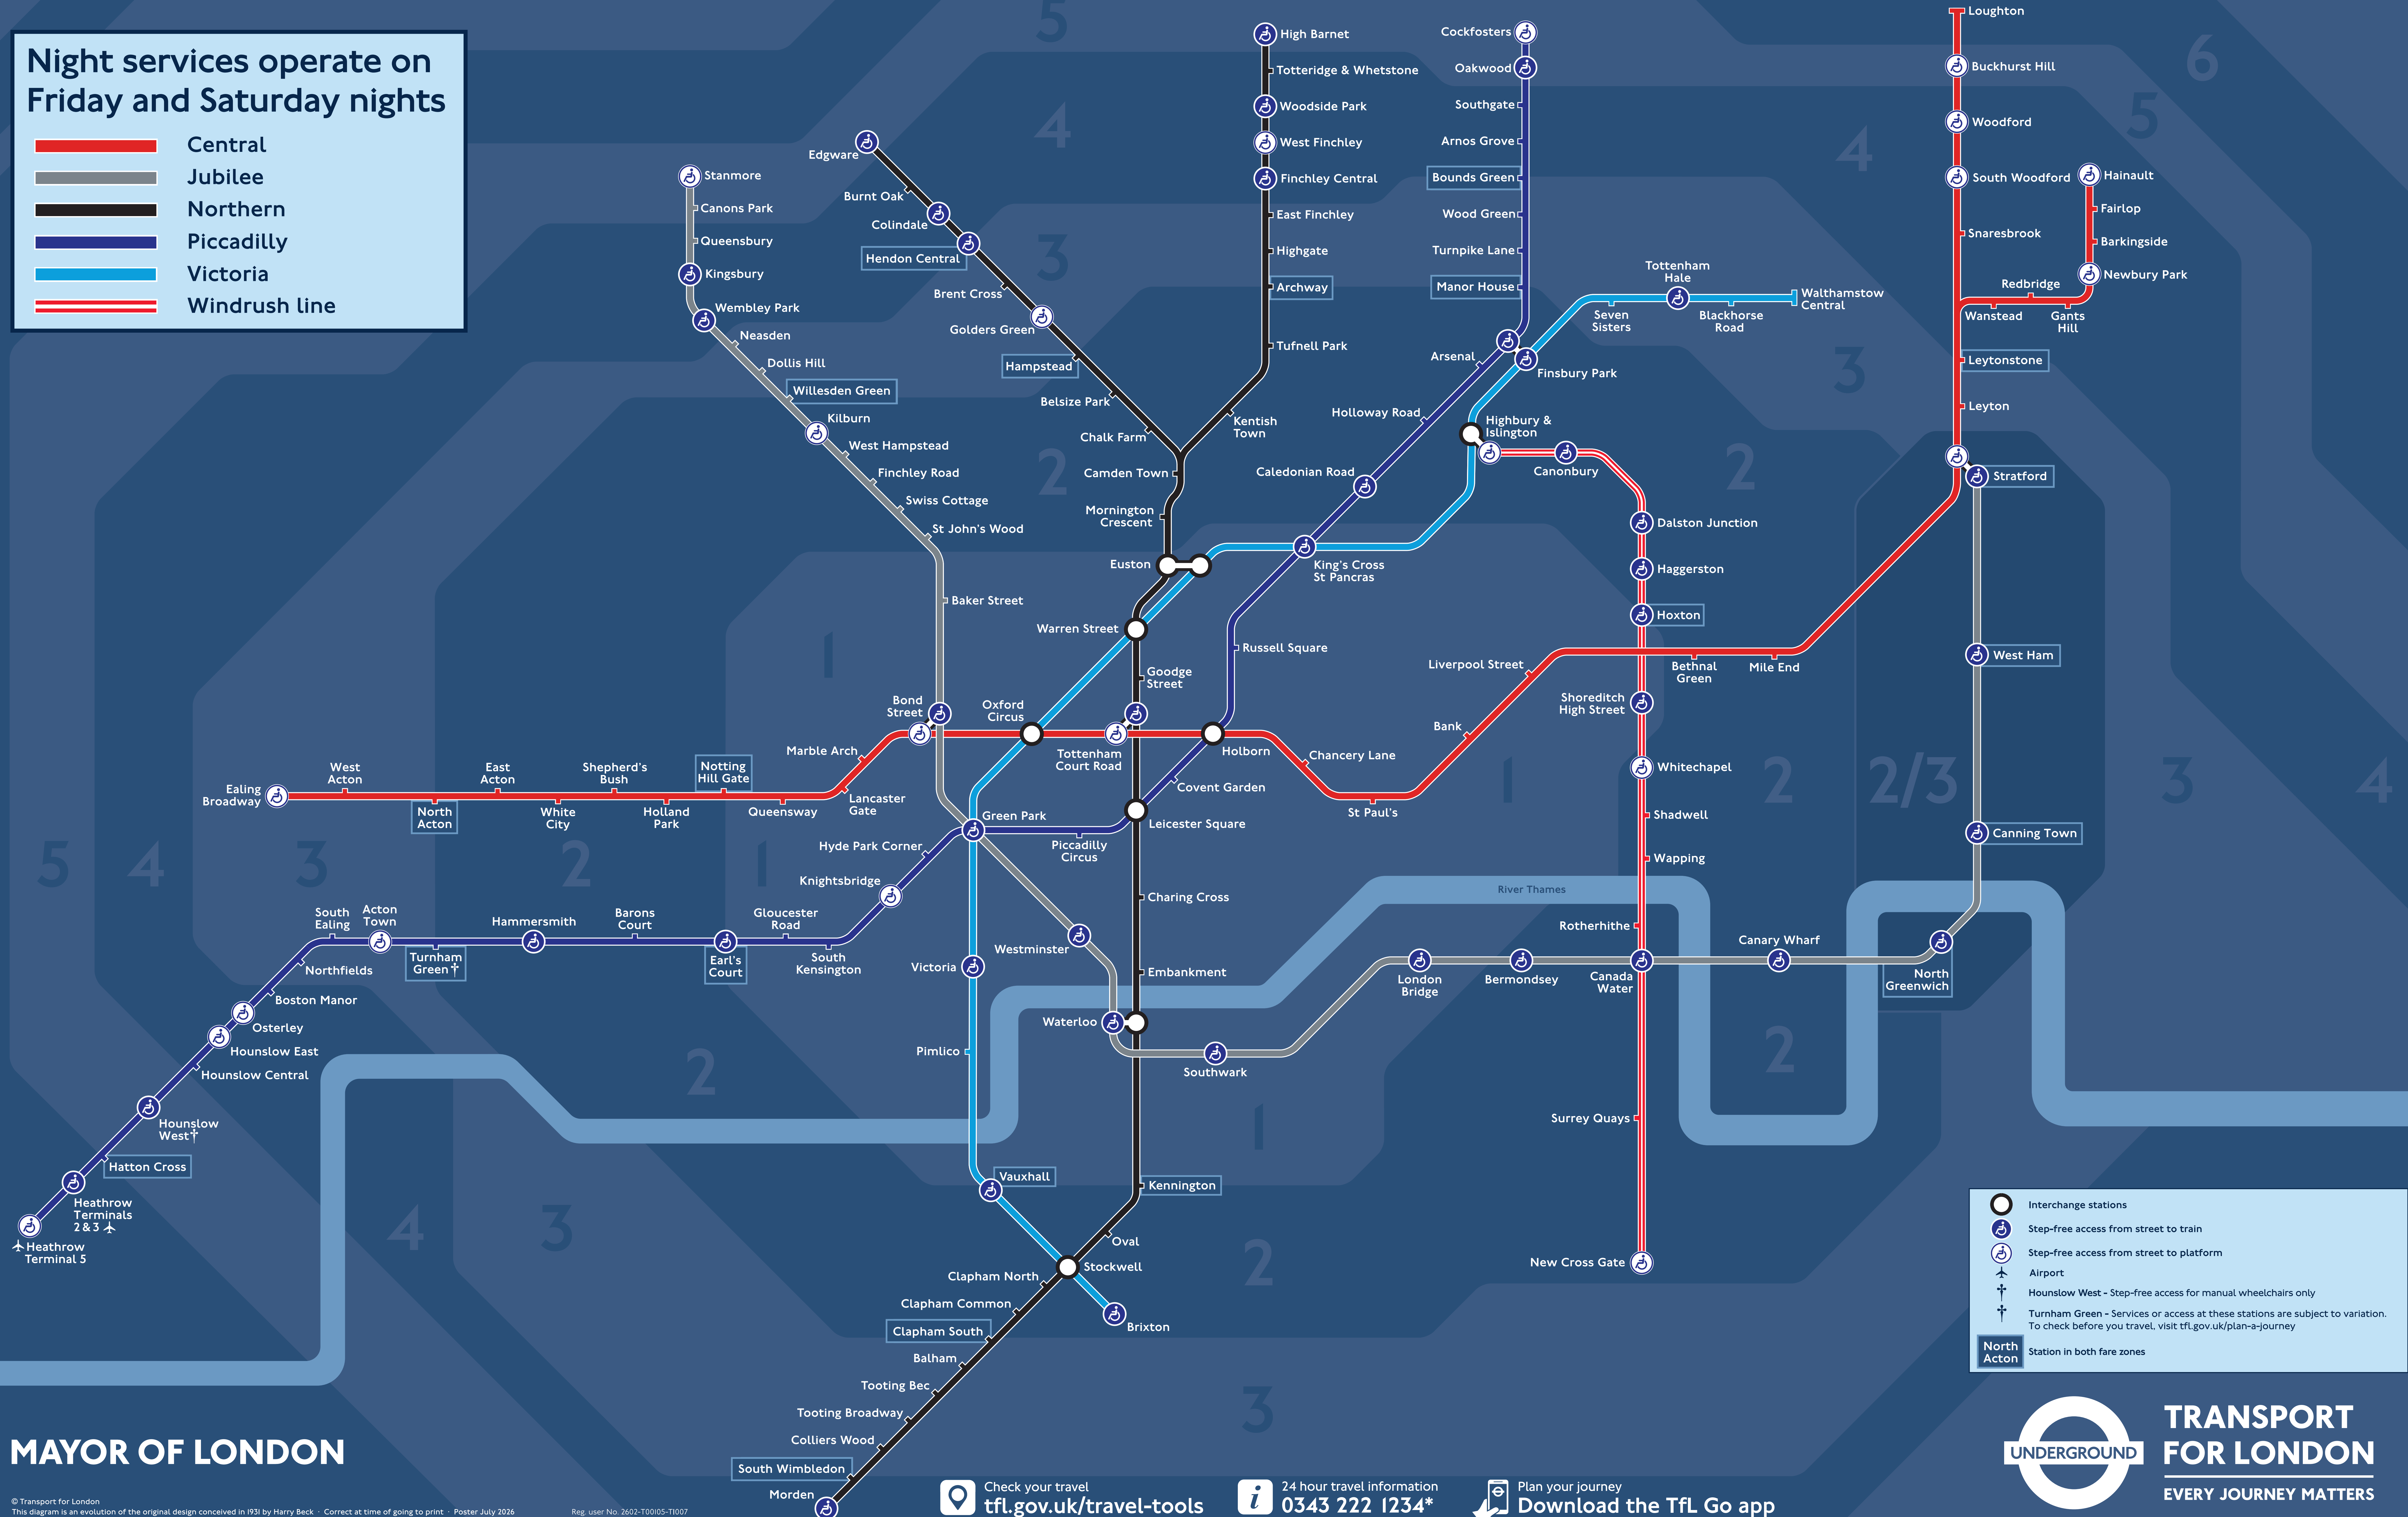

Night Tube and London Overground map

Operates on Friday and Saturday nights

Tube and London Overground Night Services

Night services operate on Friday and Saturday nights

- █ Central
- █ Jubilee
- █ Northern
- █ Piccadilly
- █ Victoria
- ▬▬▬ Windrush line

- Interchange stations
- Step-free access from street to train
- Step-free access from street to platform
- Airport
- Hounslow West - Step-free access for manual wheelchairs only
- Turnham Green - Services or access at these stations are subject to variation. To check before you travel, visit tfl.gov.uk/plan-a-journey
- North Acton Station in both fare zones

MAYOR OF LONDON

Check your travel
tfl.gov.uk/travel-tools

24 hour travel information
0343 222 1234*

Plan your journey
Download the TfL Go app

TRANSPORT FOR LONDON
EVERY JOURNEY MATTERS

TfL Go, your real-time travel app

Download TfL Go to plan your journey

Direct

DST 20

Bus only

Direct

Victoria

District

Circle

St James's Park